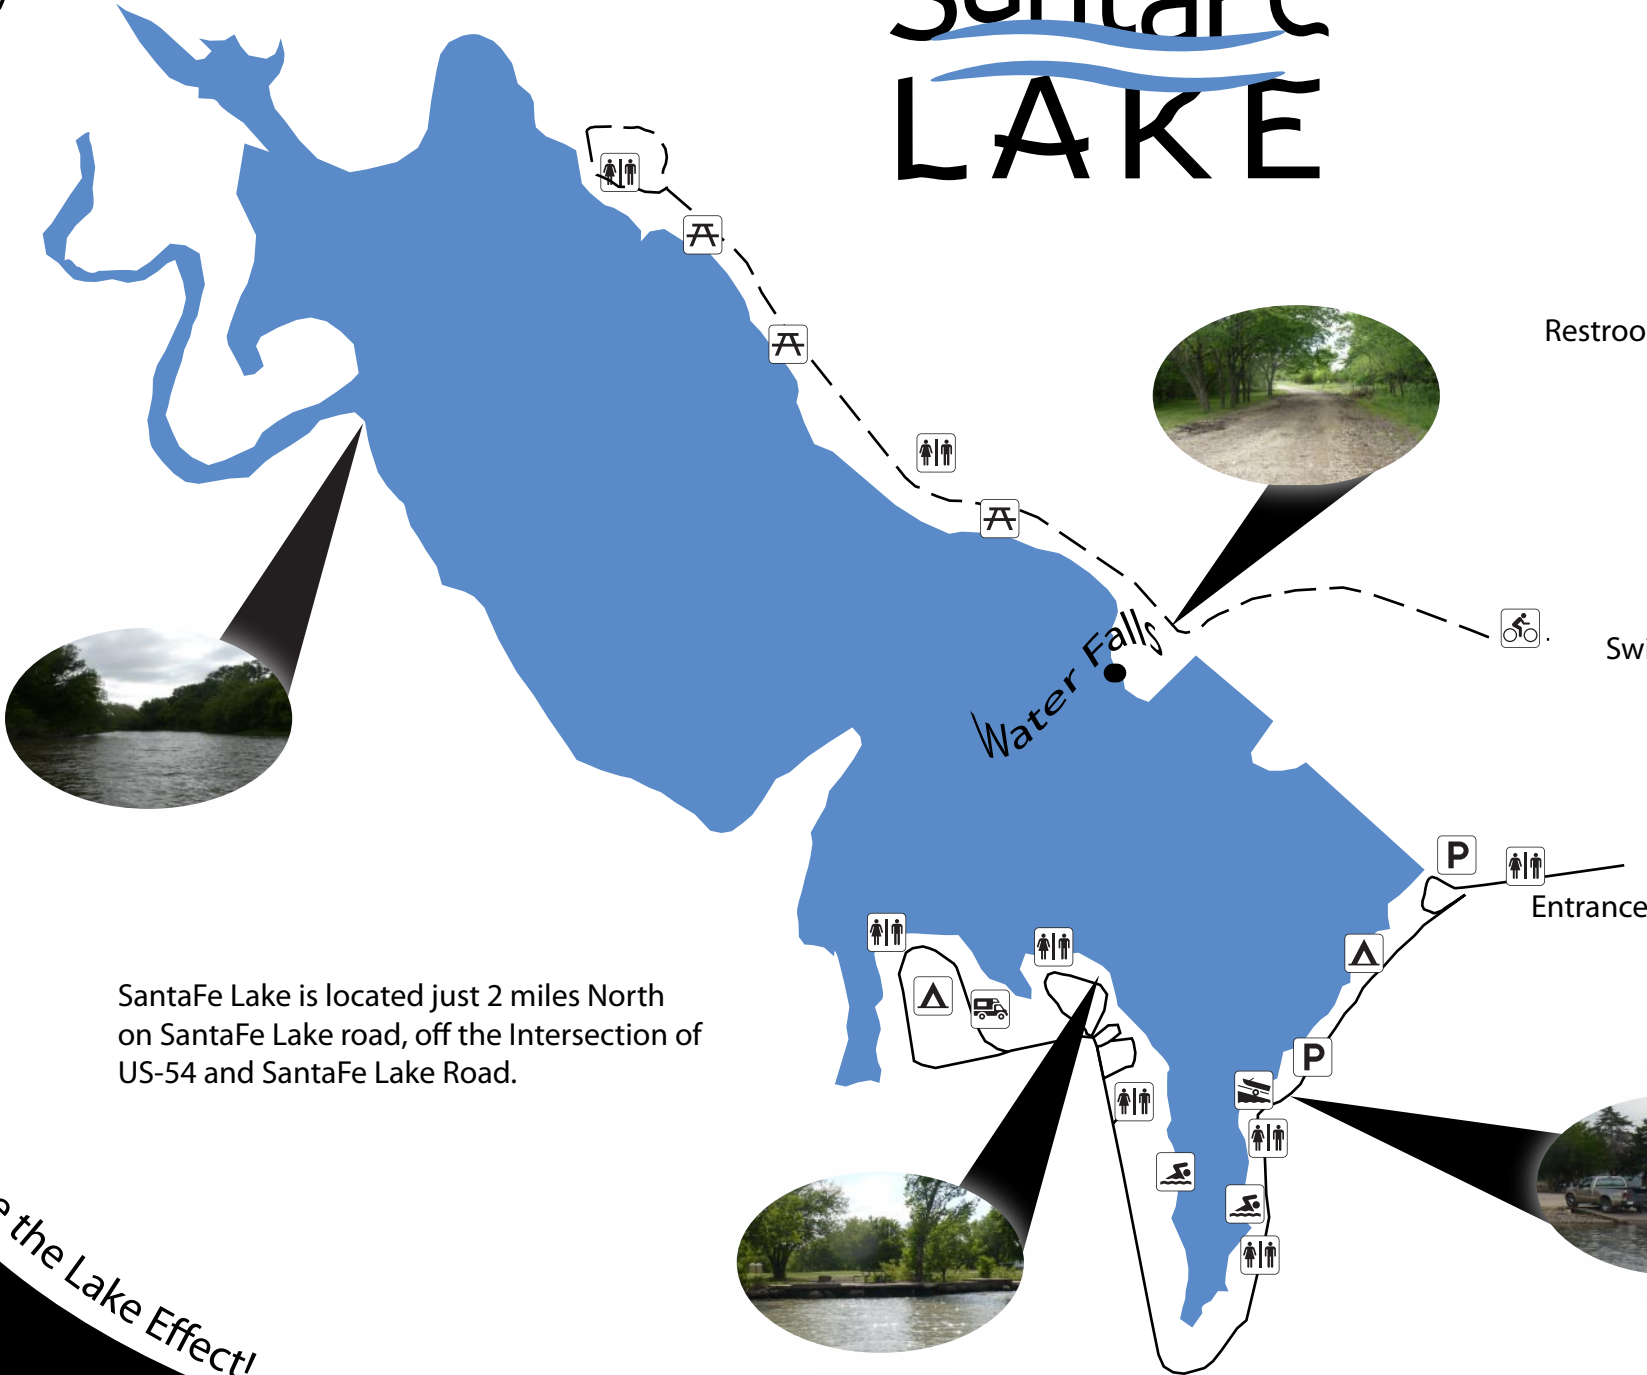

# SantaFe LAKE

North

- Parking
- Restroom/Porta-potty
- Piknik Tables
- Biking Trail
- Camping
- RV accessible
- Swimming Beach
- Boat Ramp

SantaFe Lake Road

SantaFe Lake is located just 2 miles North on SantaFe Lake road, off the Intersection of US-54 and SantaFe Lake Road.

Experience the Lake Effect!